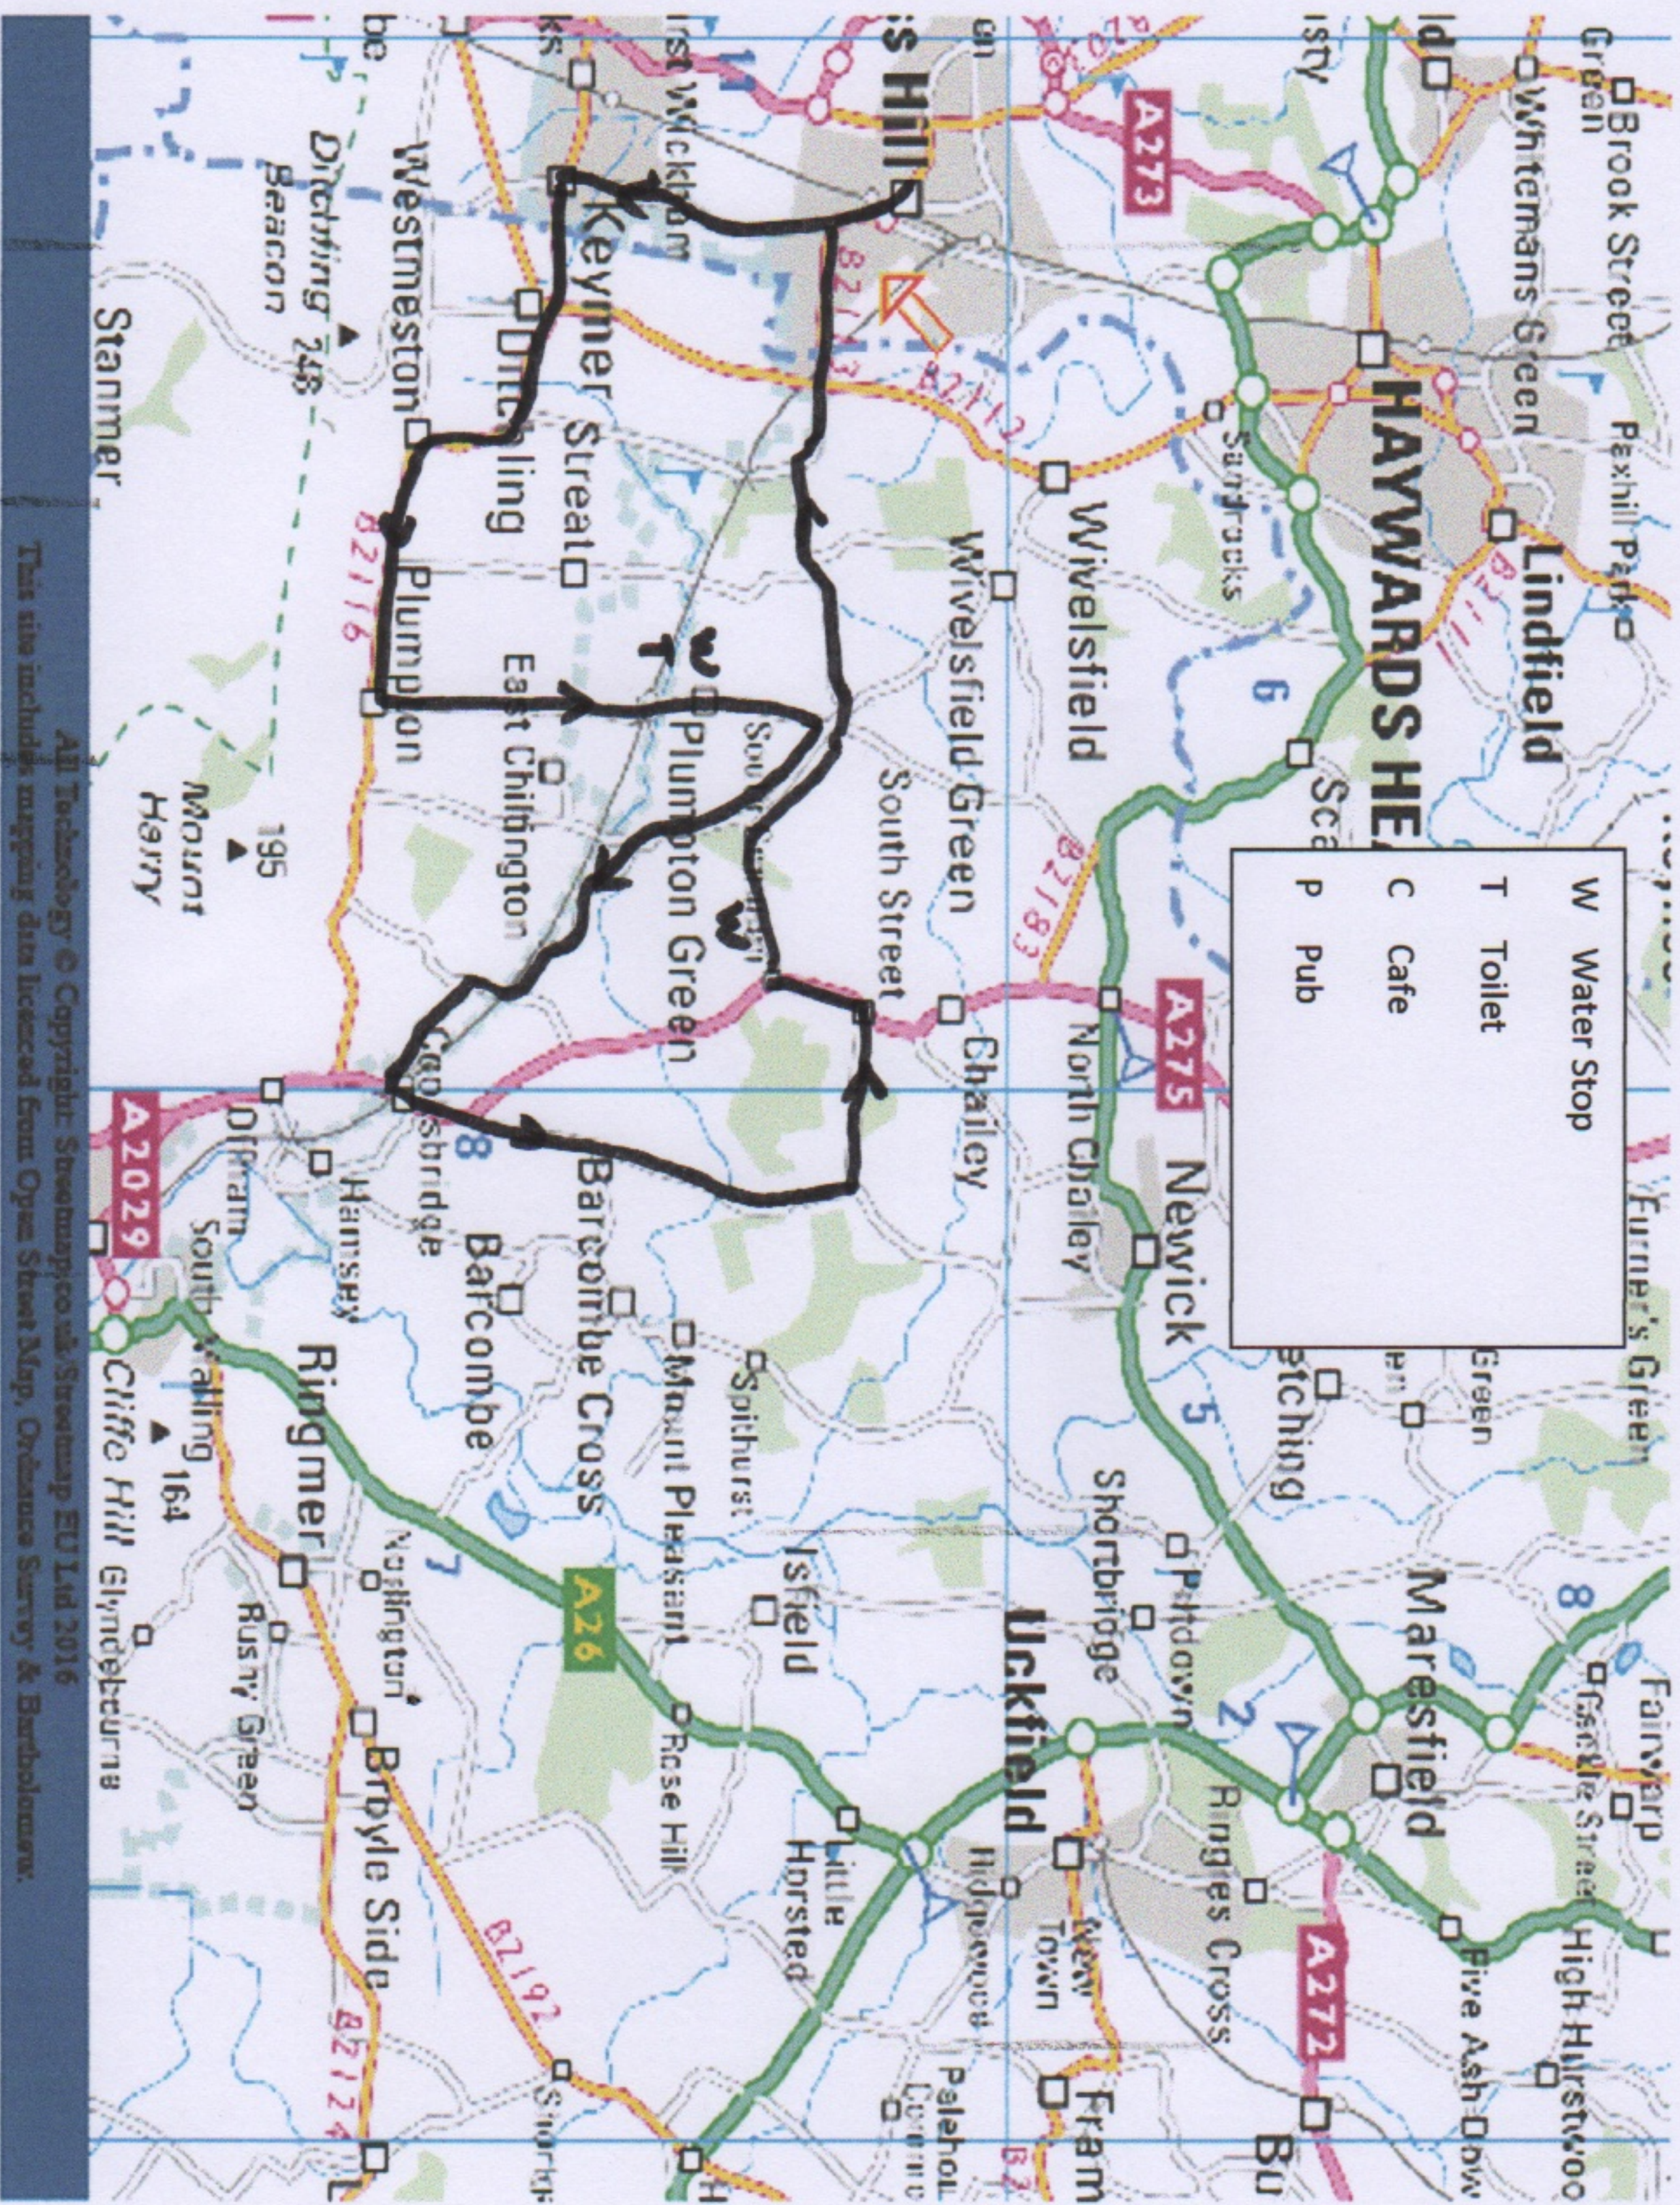

BURGESS HILL BIKE RIDE 2017 20 MILE ROUTE

All Tec

All Technology © Copyright Streetmap.co.uk, Streetmap EU Ltd 2016
 This site includes mapping data licensed from Open Street Map, Ordnance Survey & Bartholomew.